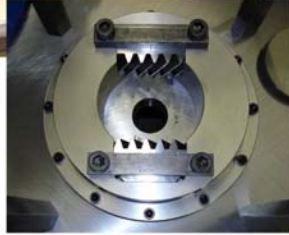

Assembly Fixtures

Designers, Engineers, and Manufacturers of Metal Fabricated Products

560 31st Street • Marion, Iowa 52302 • (319) 377-3442 • Fax (319) 377-7953 • www.barnesmfg.com